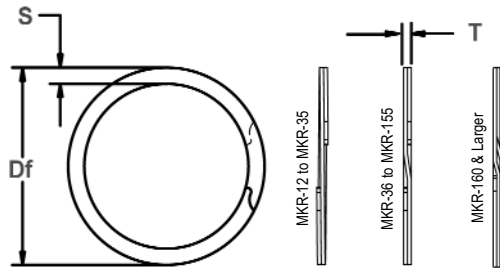

## Internal, Medium-Heavy Duty Metric

With load bearing capacities closer to the Heavy-duty series, and almost universal groove dimensions, these rings offer greatest ease of assembly with greatest thrust capacity.