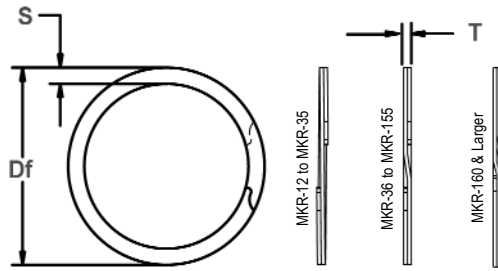

Free Diameter & Ring Measurements